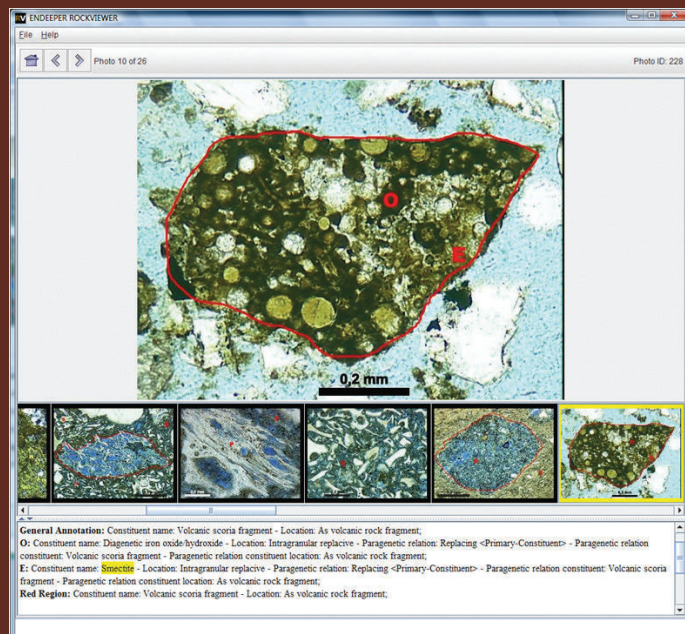

ROCKVIEWER®

PHOTOMICROGRAPHIC
ATLAS

- ROCKVIEWER® allows the organization of photomicrographic catalogs;
- Tool for the systematic cataloging and annotation of petrographic images;
- Efficient search for specific features within annotated images;
- Navigation among multiple annotated images with common search terms;
- Available standalone or fully integrated with other Enderpeer products.

→ Photomicrographs from thin-sections with detailed identification of geological features;

→ Easy navigation among constituents, their habits, textural locations, modifications and paragenetic relations;